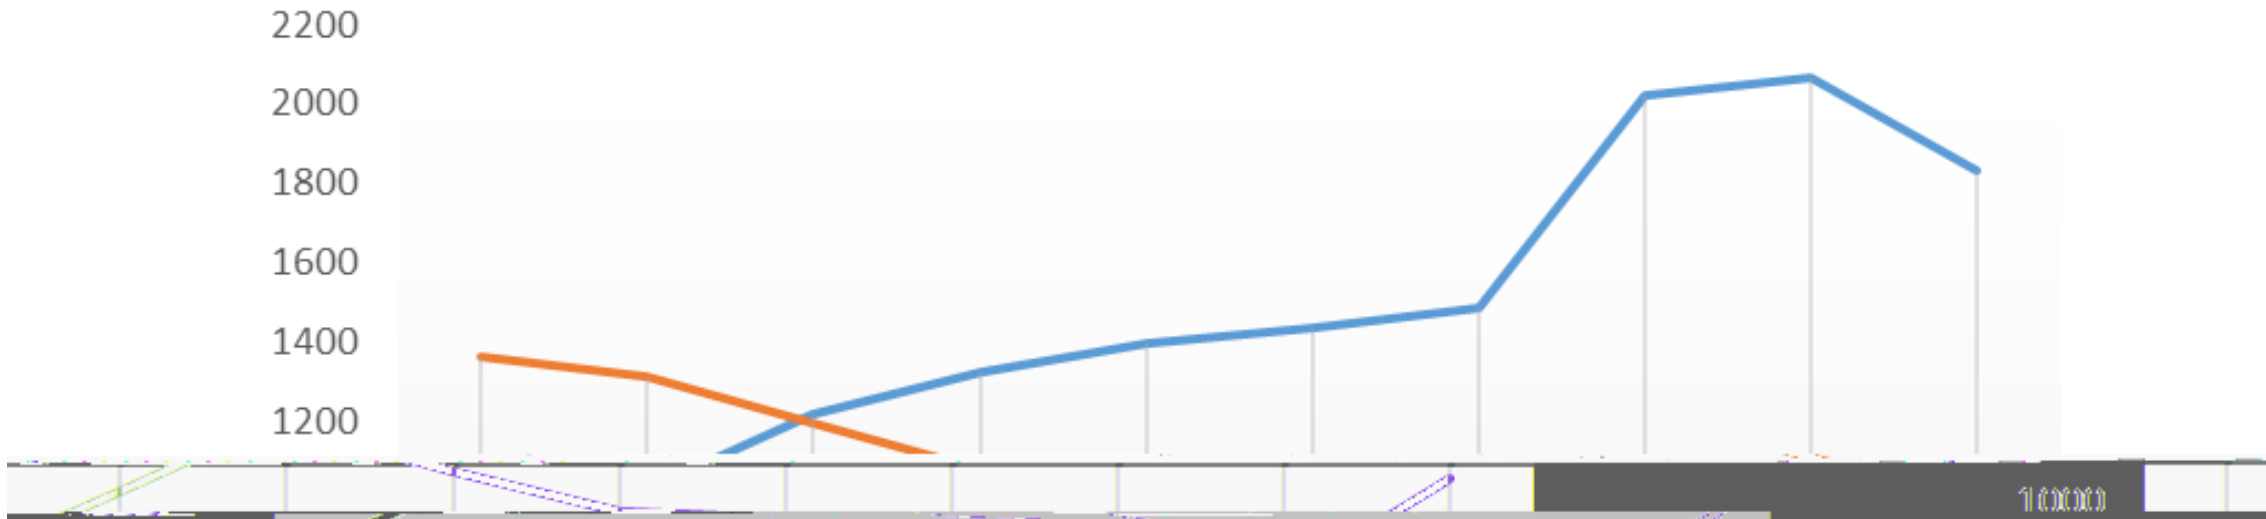

Data Information:

Choice In and Out of PSD

Net Impact of Choice In and Out of PSD

Top 5 Choice-In Districts (K-12) Over 5 years

District Name of Parents' Residence	2018 Total	2019 Total	2020 Total	2027 [†]

Top 5 Choice-Out Districts (K-12) Over 5 years

*Formerly Colorado Digital BOCES
 **Online Schools

Top 10 Choice-Out Schools Over Previous 5 Years

Attending School Name	2017 Total	2018 Total	2019 Total	2020 Total	2021 Total
COLORADO EARLY COLLEGE FORT COLLINS AND WINDSOR (ALL LOCATIONS)	575	662	659	878	931
ASCENT CLASSICAL ACADEMY NORTHERN COLORADO (OPENED IN 2020)				146	289
AXIS INTERNATIONAL ACADEMY (OPENED IN 2019)			170	155	159