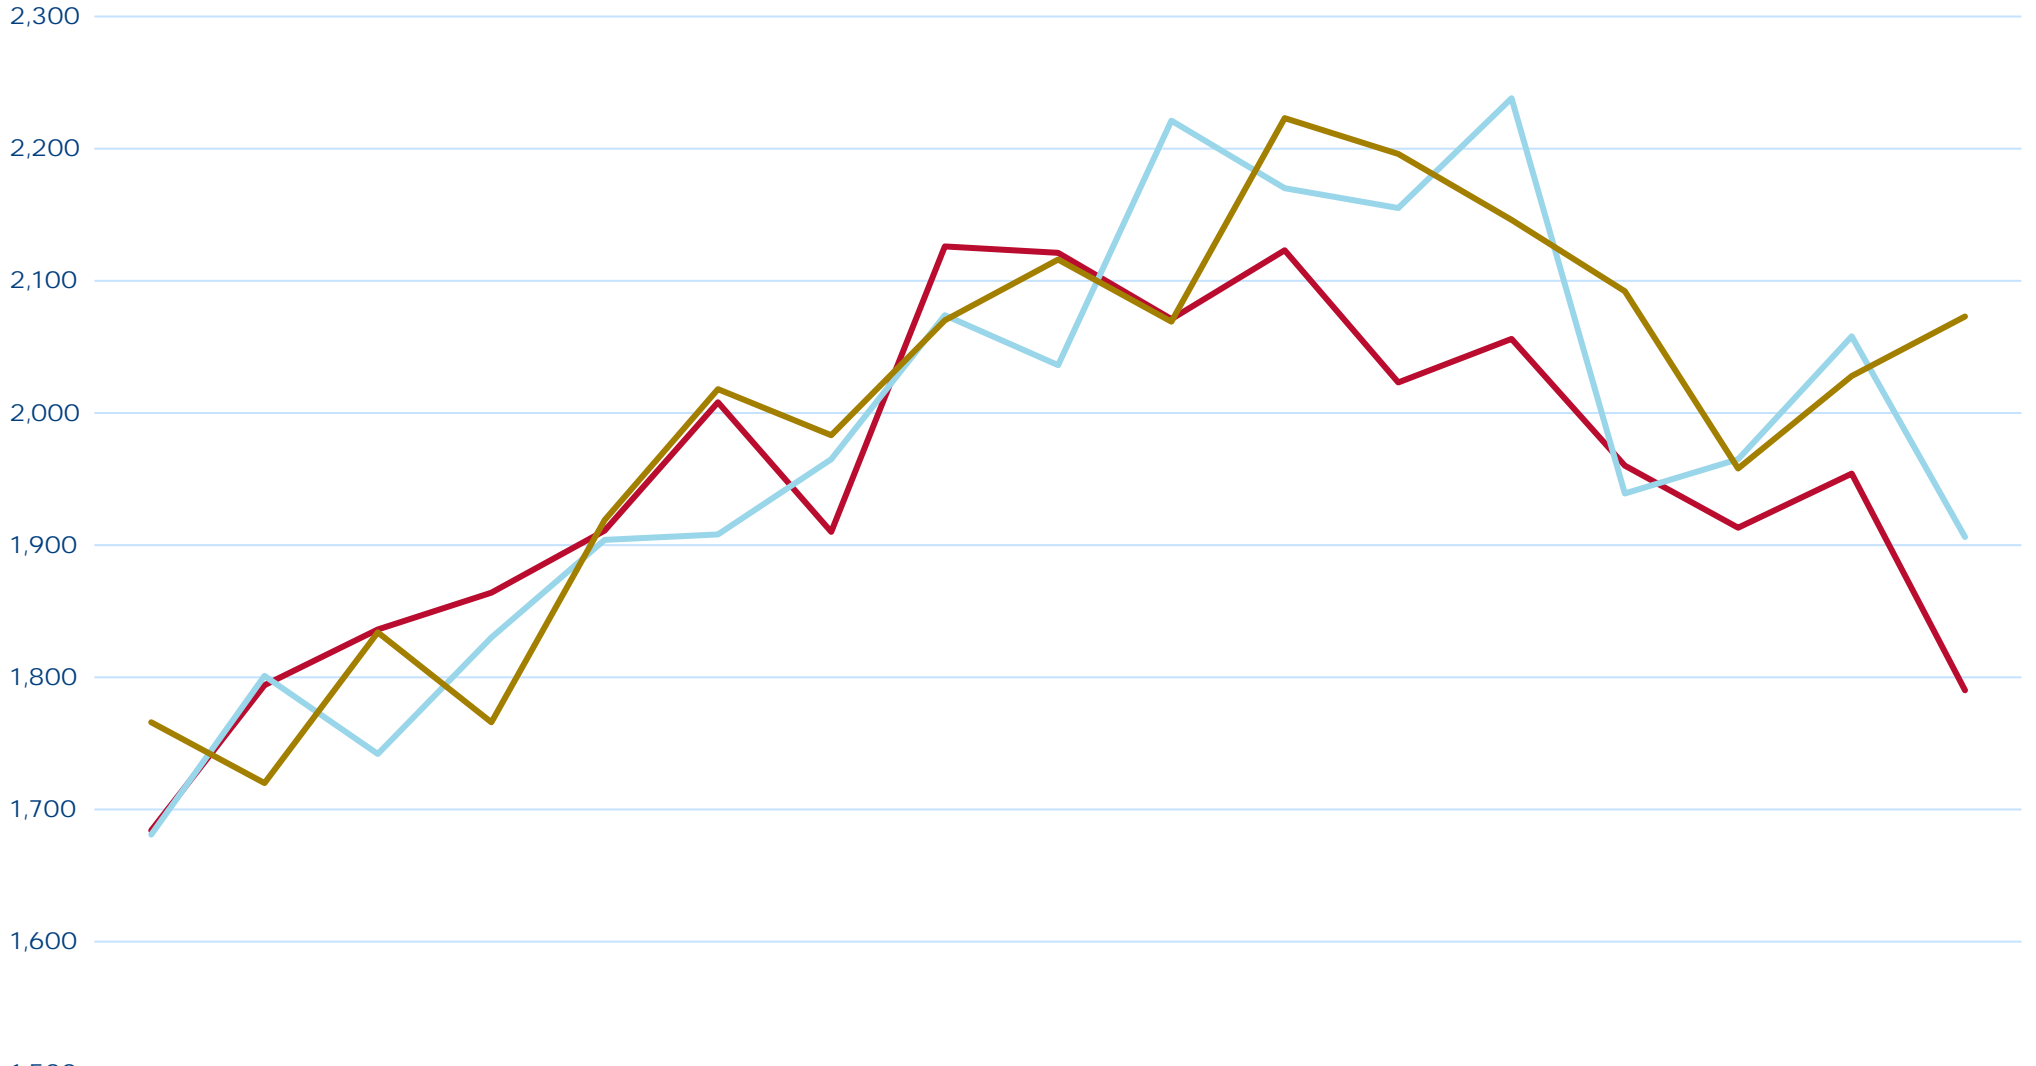

Historical Enrollment Data

Poudre School District 2007 through 2023

	2007-2008	2008-2009	2009-2010	2010-2011	2011-2012	2012-2013	2013-2014	2014-2015	2015-2016	2016-2017	2017-2018	2018-2019	2019-2020	2020-2021	2021-2022	2022-2023	2023-2024
K	1,698	1,844	1,955	1,882	2,029	1,989	1,941	1,979	1,916	1,915	2,003	1,974	1,996	1,707	1,866	1,709	1,634
3rd Grade	1,684	1,794	1,836	1,864	1,911	2,008	1,910	2,126	2,121	2,071	2,123	2,023	2,056	1,960	1,913	1,954	1,790
5th Grade	1,681	1,801	1,742	1,830	1,904	1,908	1,965	2,074	2,036	2,221	2,170	2,155	2,238	1,939	1,965	2,058	1,906

Elementary to Middle School Grade Level Enrollment 2007 through 2023

	2007-2008	2008-2009	2009-2010	2010-2011	2011-2012	2012-2013	2013-2014	2014-2015	2015-2016	2016-2017	2017-2018	2018-2019	2019-2020	2020-2021	2021-2022	2022-2023	2023-2024
3rd Grade	1,684	1,794	1,836	1,864	1,911	2,008	1,910	2,126	2,121	2,071	2,123	2,023	2,056	1,960	1,913	1,954	1,790
5th Grade	1,681	1,801	1,742	1,830	1,904	1,908	1,965	2,074	2,036	2,221	2,170	2,155	2,238	1,939	1,965	2,058	1,906
6th Grade	1,766	1,720	1,834	1,766	1,919	2,018	1,983	2,070	2,116	2,069	2,223	2,196	2,146	2,092	1,958	2,028	2,073